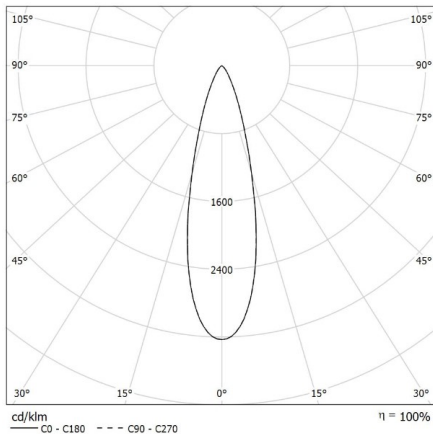

TERES PRO PC

CODE		FLUX	SIZE	CERTIFICATIONS
14PC15K415	15W 15° 4000K	1695lm	50mm	  

Optics

PC lens 15°-24°-36°-50°.

Body

Die-cast aluminum with epoxy powder coating.

Technical features

- In track driver
- CoB LED technology
- >113 lm/W
- CRI>90/CRI>95
- Eye safety: RG0/RG1
- Mac Adams 3
- L80/B10 >50.000h
- 5 years warranty